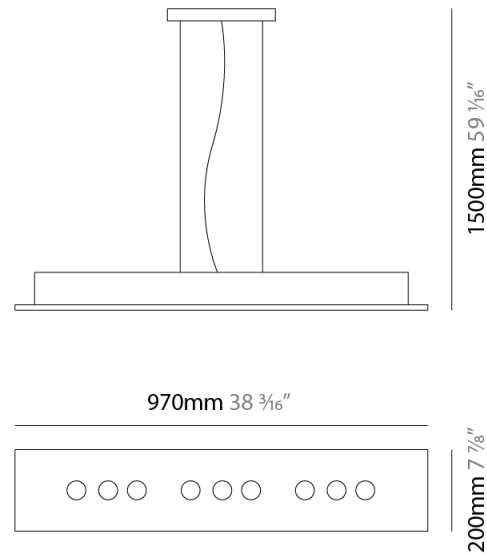

CONFORT RECTANGLE SUSPENSION

D41042-

base number   Finish
Options

PROJECT	_____
TYPE	_____
SPECIFIER	_____
QUANTITY	_____
DATE	_____

1. To build a product code in our configurator select the specify button on the base model # product page
2. To build a manual product code on this datasheet choose from the options listed below in blue font and add the suffix to the base model #

GENERAL

Series: Confort _____
Subseries: Confort Rectangle _____
Partner: Icone _____
Division: Design _____
Installation: Suspension _____
Product Type: Pendant _____
Mounting Location: Ceiling _____
Light Distribution: Direct _____

PHYSICAL

Shape: Rectangle _____
Length (mm): 970 _____
Length (in): 38 ⁷/₁₆ _____
Width (mm): 200 _____
Width (in): 7 ⁷/₈ _____
Max. Overall Height (mm): 1500 _____
Max. Overall Height (in): 59 ⁷/₁₆ _____
Fixture Finish: WAM / WAN / WGF / WCL / WPW / BKA / BAN / BGL / BCL / BPW _____
Fixture Material: Aluminum _____

ELECTRICAL

Lamp Type: LED _____
Total Output Wattage (W): 60.5 _____
Dimming: Electronic Low Voltage Dimming _____
Input Voltage (V): 120Vac Direct Line _____

LED

Number of LEDs: 9+1 _____
Color Temperature (°K): 3000 _____
Nominal Lumen (lm): Dir 3150 / Ind 1700 _____
CRI: >90 CRI _____
Lamp Life (hrs): 50000 _____

OPTICAL

RATINGS AND CERTIFICATIONS

Certified By: Certified for North American Standards _____
IP rating: IP20 _____