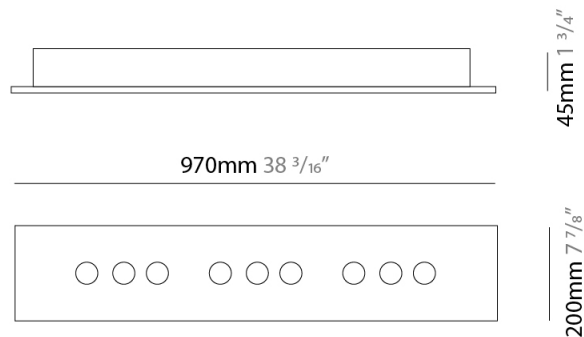

PROJECT
TYPE
SPECIFIER
QUANTITY
DATE

CONFORT RECTANGLE SURFACE

D42060-

base number   Finish
Options

1. To build a product code in our configurator select the specify button on the base model # product page
2. To build a manual product code on this datasheet choose from the options listed below in blue font and add the suffix to the base model #

GENERAL

Series: Confort
Subseries: Confort Rectangle
Partner: Icone
Division: Design
Installation: Surface
Product Type: Ceiling Surface
Mounting Location: Ceiling
Light Distribution: Direct

PHYSICAL

Shape: Rectangle
Length (mm): 970
Length (in): 38 ³/₁₆
Width (mm): 200
Width (in): 7 ⁷/₈
Fixture Finish: WAM / WAN / WGF / WCL / WPW / BKA / BAN / BGL / BCL / BPW
Fixture Material: Aluminum

ELECTRICAL

Lamp Type: LED
Total Output Wattage (W): 40.5
Dimming: Electronic Low Voltage Dimming
Input Voltage (V): 120Vac Direct Line

LED

Number of LEDs: 9
Color Temperature (°K): 3000
Nominal Lumen (lm): 3150
CRI: >90 CRI
Lamp Life (hrs): 50000

OPTICAL

RATINGS AND CERTIFICATIONS

Certified By: Certified for North American Standards
IP rating: IP20